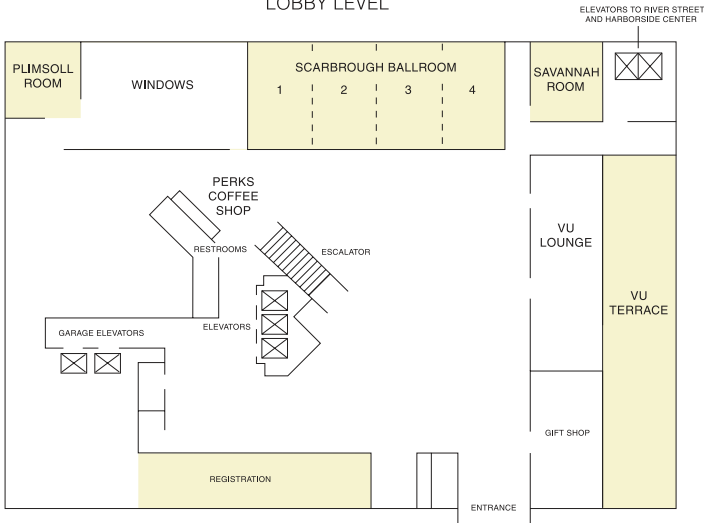

Hyatt Regency Savannah

DIRECTIONS

From Savannah/Hilton Head International Airport: Take I-95 to I-16 East. Proceed on I-16 East and take Montgomery Street Exit. Follow to Bay Street then take right, 3 blocks to Hyatt Regency Savannah on left.

LOBBY LEVEL

SECOND FLOOR