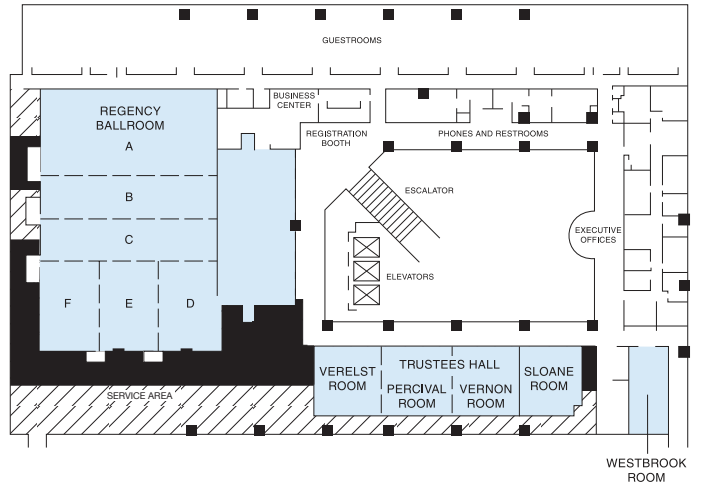

Hyatt Regency Savannah

DIRECTIONS

From Savannah/Hilton Head International Airport: Take I-95 to I-16 East. Proceed on I-16 East and take Montgomery Street Exit. Follow to Bay Street then take right, 3 blocks to Hyatt Regency Savannah on left.

LOBBY LEVEL

SECOND FLOOR

RIVER STREET