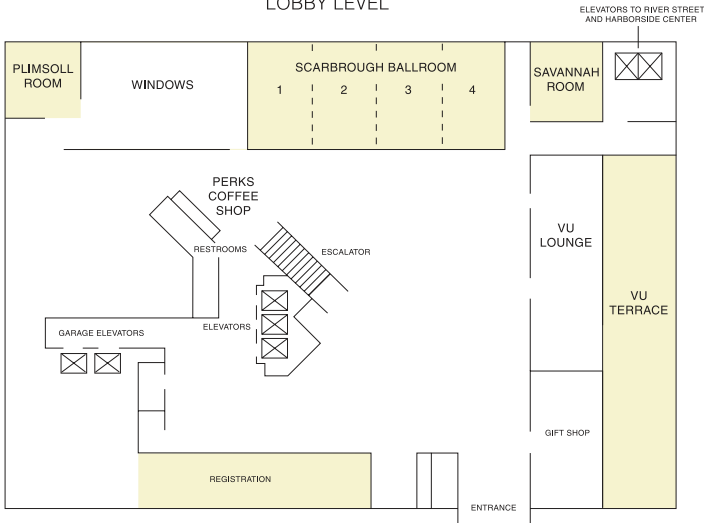

Hyatt Regency Savannah

DIRECTIONS

From Savannah/Hilton Head International Airport: Take I-95 to I-16 East. Proceed on I-16 East and take Montgomery Street Exit. Follow to Bay Street then take right, 3 blocks to Hyatt Regency Savannah on left.

LOBBY LEVEL

SECOND FLOOR

RIVER STREET